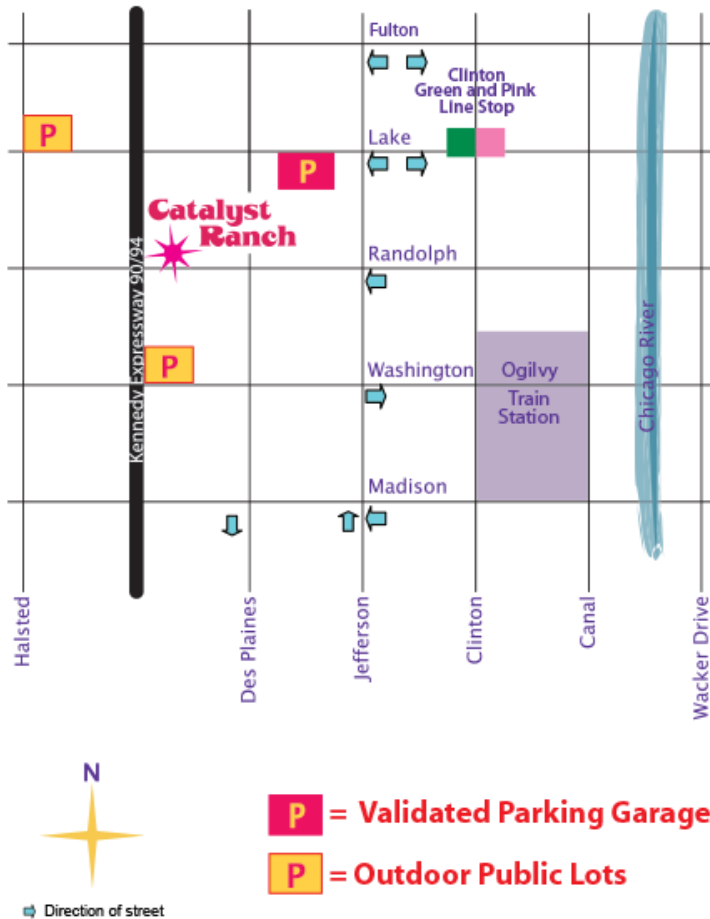

# STUPENDOUSLY CRUCIAL INFORMATION ABOUT YOUR VISIT TO CATALYST RANCH

Catalyst Ranch is located in Chicago's trendy West Loop neighborhood at 656 W. Randolph Street, in close proximity to 55, 90/94, 290, as well as major CTA rail lines, bus routes, Divvy bikes and Metra's Ogilvy & Union Stations.

We support Open Books. Bring a new or used book in when you visit and drop it in our book wagon!

**Where Am I Going?** Catalyst Ranch is located on Randolph St. between Des Plaines and I90/94. Randolph is a one way street going west and we're located on the North side of Randolph St. in the Haymarket Building

**I've Decided to Drive, But Now What?** There are 3 parking lots nearby (see map), but **discounted parking is available only at the 180 N. Jefferson garage.** The entrance is on LAKE Street between Des Plaines & Jefferson, Look for a sign that says **Self Park**. Parking is \$10 (for up to 12 hours) with validation. You must obtain an original ticket from the garage and purchase your coupon at Catalyst Ranch. **Please note that this garage is usually full by 10AM.**

## GET HERE FROM THERE! PUBLIC TRANSPORTATION OPTIONS

**By CTA:** Green & Pink Lines/Clinton Stop  
 Blue Line/Grand Stop  
 Brown Line/Washington Stop

See a full transit map at

[http://www.transitchicago.com/assets/1/clickable\\_system\\_map/200806D.htm](http://www.transitchicago.com/assets/1/clickable_system_map/200806D.htm)